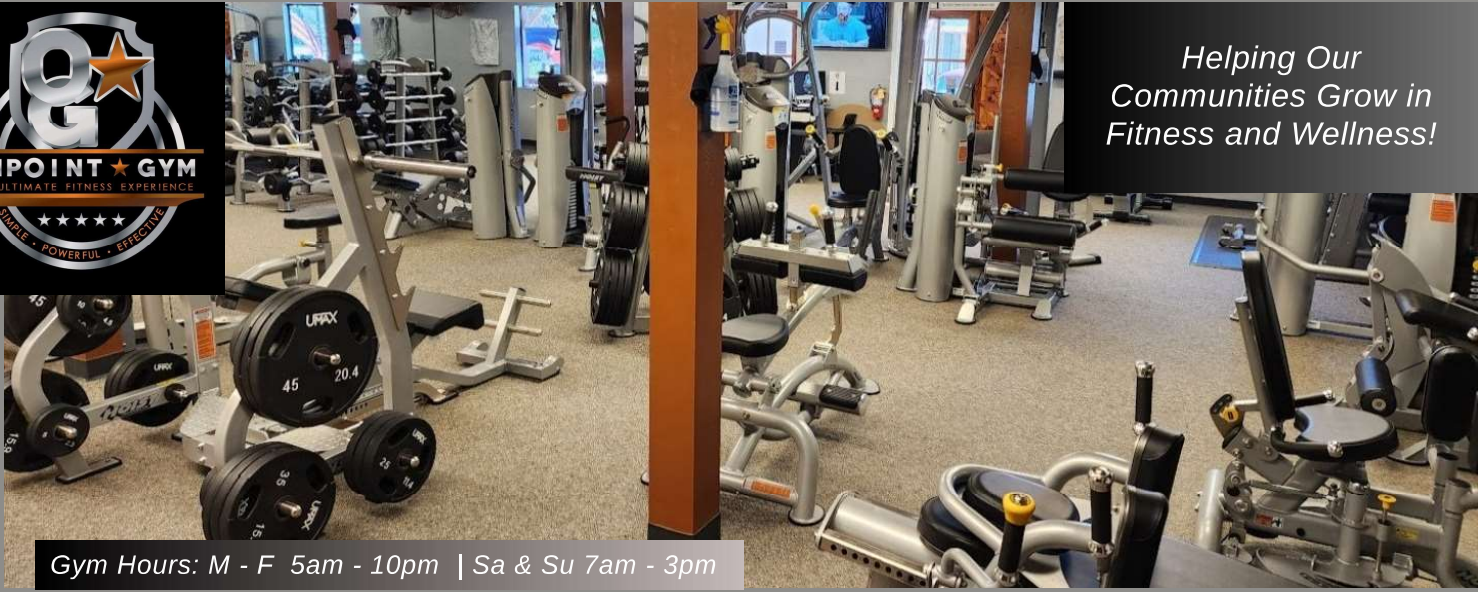

Helping Our
Communities Grow in
Fitness and Wellness!

Gym Hours: M - F 5am - 10pm | Sa & Su 7am - 3pm

KERN COUNTY

Department Employees

(Including) Active Military, Veterans, Law Enforcement, Paramedics, Fire Department, Forestry Service, Search & Rescue and Healthcare Workers